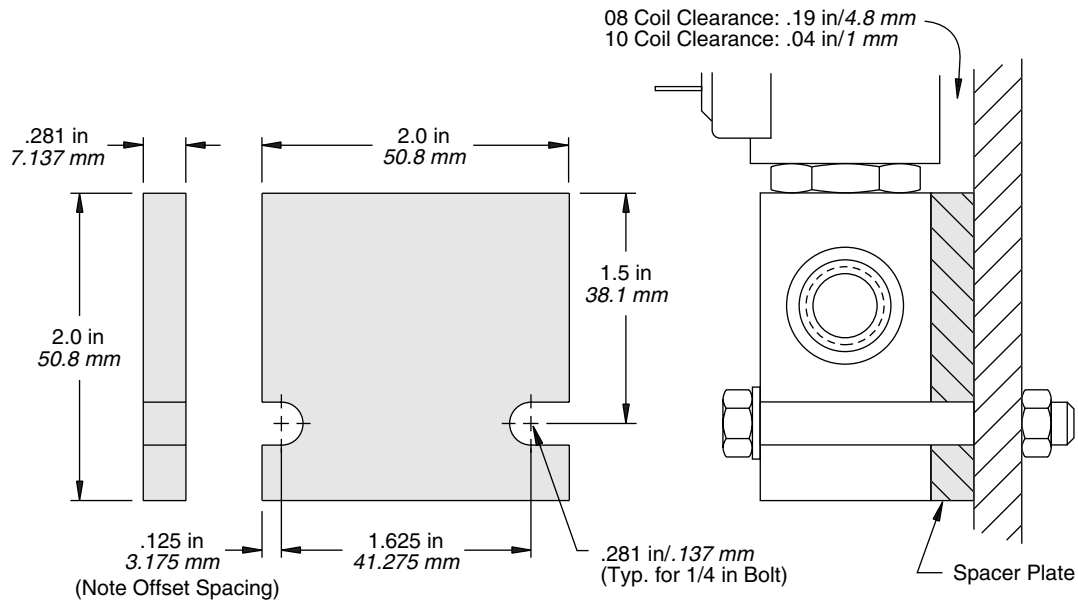

Spacer Plates for In-Line Housings

PART NO. 7040400

08 and 10 Series 2-Way Spacer Plate
Unanodized Aluminum

PART NO. 7040410

08 and 10 Series 3 and 4-Way Spacer Plate
Unanodized Aluminum